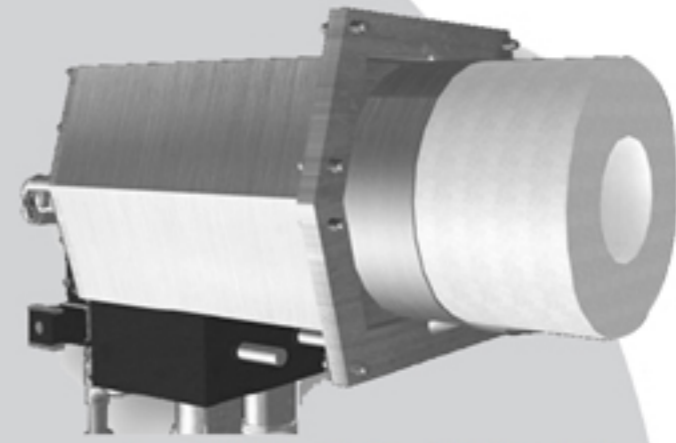

# WESMAN IBS

Industrial-Burner-Systems

■ **RECUFIRE®**  
Self-Recuperative  
Burner

■ **GBC / GBS®**  
High Velocity  
Gas Burner

■ **REGFIRE®**  
Regenerative Burner

**WELCOME  
TO THE  
FUTURE OF  
COMBUSTION  
TECHNOLOGY**

■ **CONEFIRE®**  
Process Burner

■ **VML / VMR®**  
Gas Safety Valve

■ **GRIDFIRE®**  
Duct Burner

WESMAN THERMAL ENGG  
PROCESSES PVT LTD

WESMAN CENTER, 8 MAYFAIR ROAD  
KOLKATA 700019, INDIA

T: +91 (33) 40020300 F: +91 (33) 22816402  
combustion@wesman.com