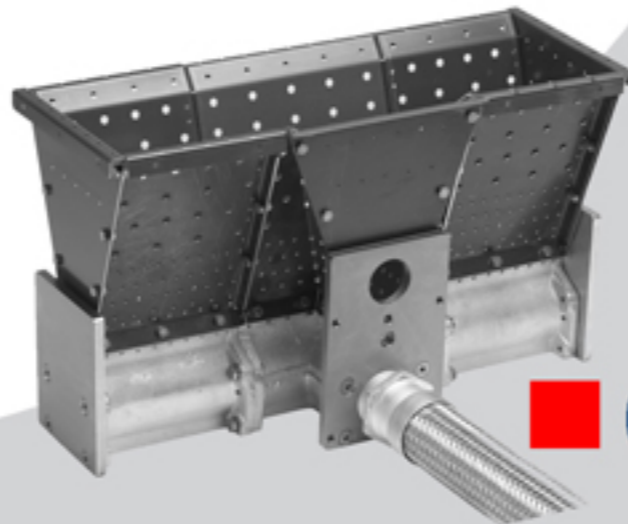

# WESMAN IBS

Industrial-Burner-Systems

■ **RECUFIRE®**  
Self-Recuperative  
Burner

■ **GBC / GBS®**  
High Velocity  
Gas Burner

■ **REGFIRE®**  
Regenerative Burner

**WELCOME  
TO THE  
FUTURE OF  
COMBUSTION  
TECHNOLOGY**

■ **CONEFIRE®**  
Process Burner

■ **VML / VMR®**  
Gas Safety Valve

■ **GRIDFIRE®**  
Duct Burner

WESMAN THERMAL ENGG  
PROCESSES PVT LTD

WESMAN CENTER, 8 MAYFAIR ROAD  
KOLKATA 700019, INDIA

T: +91 (33) 40020300 F: +91 (33) 22816402  
combustion@wesman.com