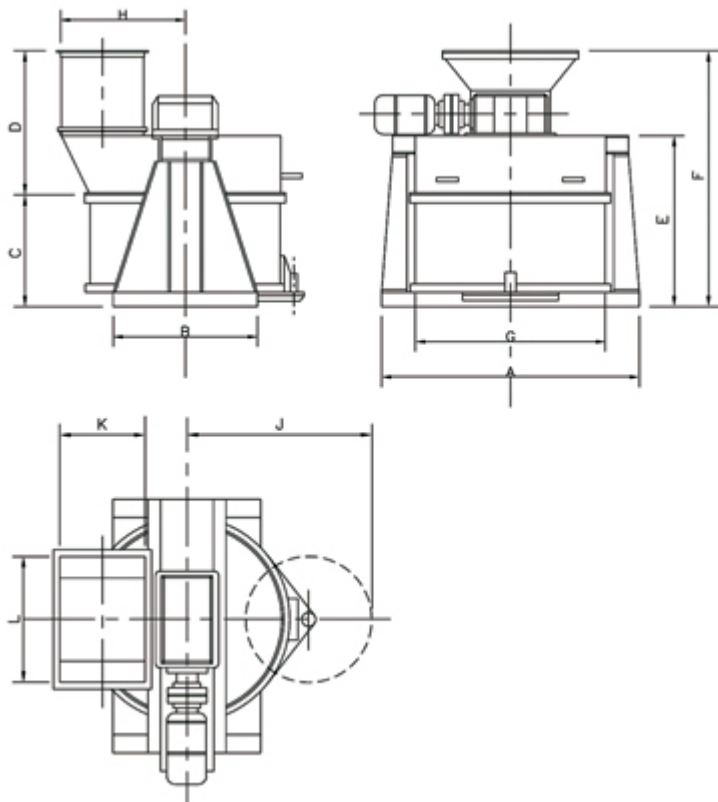

INTENSIVE GREEN SAND MIXER

WESMAN

FOUNDRY EQUIPMENT

P-SERIES

WESMAN P-SERIES INTENSIVE MIXERS have the following design features to efficiently deliver large volumes of high-quality prepared sand:

- **DRIVE UNIT** intelligently mounted on top gives easy access for maintenance and less down-time
- **PLANETARY GEARBOX** rotates blades at high speed on their own axis and revolves them in pan for thorough mix
- **FLUID COUPLING** located between motor and gearbox to protect motor from shock load burnout
- **TRIPLE-ACTION ROTORS** each have three arms with replaceable blades for homogenous output of sand
- **INTEGRAL HOPPER** built into mixer cover feeds sand and additives into the mixer smoothly and conveniently
- **CENTRAL SPRAYER** allows water to be added through central axis via spray heads mounted on rotor arms
- **SIDE WALL SCRAPERS** of tungsten carbide continuously clean side walls and push sand towards mixing rotors
- **PNEUMATIC DOOR** for bottom discharge with heavy-duty cylinder allows rapid discharge of sand in 12 seconds
- **RUGGED DESIGN** with wear-resistant base plate mounted on heavy steel sections for long life
- **PLC CONTROL PANEL** operates mixer on full auto cycle and also controls sand, additive and water addition

MODEL	P-250	P-500	P-1000
A	1720	2400	2950
B	1000	1350	1700
C	780	1000	1240
D	1100	1400	1750
E	1105	1460	1790
F	1730	2250	2840
G	1250	1800	2200
H	820	1230	1450
J	1360	1620	2050
K	650	900	1050
L	1000	1420	1800