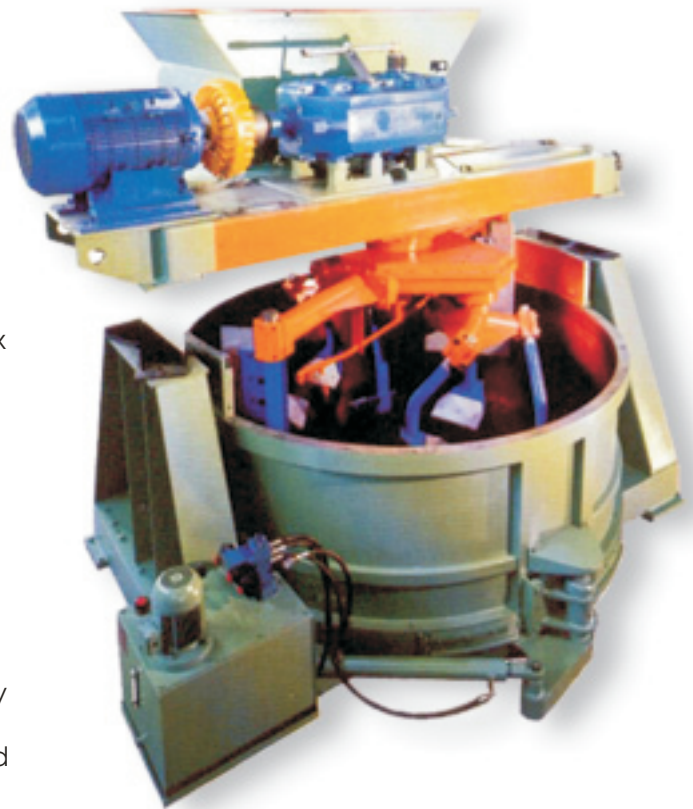

INTENSIVE GREEN SAND MIXER

WESMAN

FOUNDRY EQUIPMENT

P-SERIES

WESMAN P-SERIES INTENSIVE MIXERS have the following design features to efficiently deliver large volumes of high-quality prepared sand:

- **DRIVE UNIT** intelligently mounted on top gives easy access for maintenance and less down-time
- **PLANETARY GEARBOX** rotates blades at high speed on their own axis and revolves them in pan for thorough mix
- **FLUID COUPLING** located between motor and gearbox to protect motor from shock load burnout
- **TRIPLE-ACTION ROTORS** each have three arms with replaceable blades for homogenous output of sand
- **INTEGRAL HOPPER** built into mixer cover feeds sand and additives into the mixer smoothly and conveniently
- **CENTRAL SPRAYER** allows water to be added through central axis via spray heads mounted on rotor arms
- **SIDE WALL SCRAPERS** of tungsten carbide continuously clean side walls and push sand towards mixing rotors
- **PNEUMATIC DOOR** for bottom discharge with heavy-duty cylinder allows rapid discharge of sand in 12 seconds
- **RUGGED DESIGN** with wear-resistant base plate mounted on heavy steel sections for long life
- **PLC CONTROL PANEL** operates mixer on full auto cycle and also controls sand, additive and water addition

MODEL	P-250	P-500	P-1000
A	1720	2400	2950
B	1000	1350	1700
C	780	1000	1240
D	1100	1400	1750
E	1105	1460	1790
F	1730	2250	2840
G	1250	1800	2200
H	820	1230	1450
J	1360	1620	2050
K	650	900	1050
L	1000	1420	1800