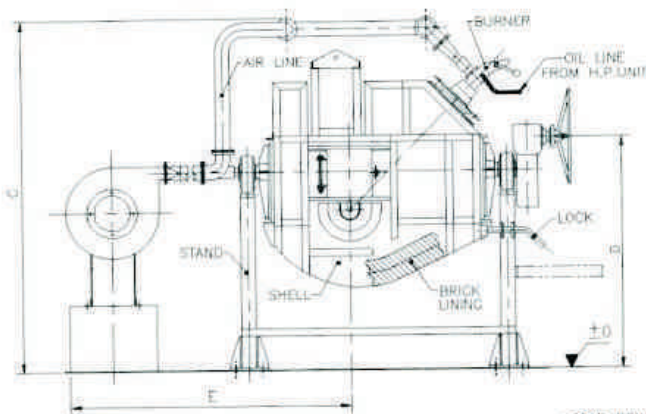

The furnace is provided with a tilting gear arrangement on one side shaft extension comprising a worm, worm wheel, bevel gears and large hand wheel for easy manual operation. A motorized drive arrangement with inching facility is also available as an option.

The furnace is fitted with a Wesman oil burner (optional firing of LPG or natural gas is also available) arranged to fire directly inside the shell lining. Waste gases exit through a vertical flue passage which also serves as a charging door, enabling the charge to be preheated before melting. Products of combustion may be collected in an optional fume extraction unit for discharge outside the shop.

MODEL	CAPACITY (KG)		DIMENSIONS (MM)				
	BRASS	ALUMINIUM	A	B	C	D	E
RV-2	90	30	4200	1450	2000	1300	2800
RV-5	225	75	4500	1550	2200	1400	2950
RV-10	450	150	4800	1625	2500	1550	3050
RV-20	900	300	5000	2125	2650	1730	3200
RV-33	1500	500	5500	2200	2900	1850	3400
RV-66*	3000	1000	5100	3200	3600	2250	3100

*Tilting by Hydraulic System

THE WESMAN ENGINEERING CO PVT LTD

WESMAN CENTER, 8 MAYFAIR ROAD, KOLKATA 700019
TEL: +91 (33) 40020300 FAX: +91 (33) 22908050

EMAIL: foundry@wesman.com WEBSITE: www.wesman.com

Information in this document is non-binding and subject to modification

REGIONAL SALES AND SERVICE OFFICES:

- MUMBAI (22) 28509521 ■ NEW DELHI (0129) 2982791
- CHENNAI (44) 28263581 ■ BANGALORE (80) 22225760
- PUNE (20) 46703004 ■ AHMEDABAD (79) 30027355
- HYDERABAD (40) 66312686 ■ NAGPUR (712) 6464349