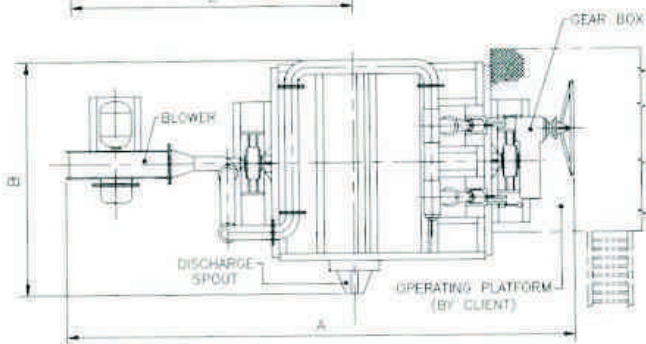

The furnace is provided with a tilting gear arrangement on one side shaft extension comprising a worm, worm wheel, bevel gears and large hand wheel for easy manual operation. A motorized drive arrangement with inching facility is also available as an option.