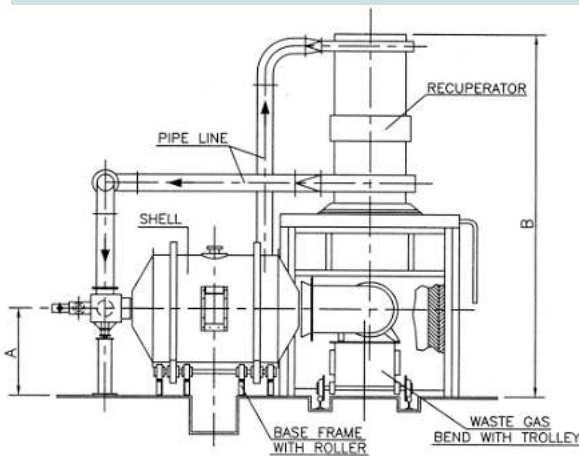

MODEL	CHARGE (KG) FOR IRON	DIMENSIONS (MM)			
		A	B	C	D
RMF-300	300	1235	3700	4500	5300
RMF-500	500	1235	3700	4800	5300
RMF-1000	1000	1390	6575	5820	7300
RMF-2000	2000	1390	6575	6700	7300

OPTIONAL ACCESSORIES: ■ OIL SERVICE TANK ■ OUTFLOW HEATER ■ SEMI-ROTARY HAND PUMP ■ MOTOR STARTER ■ FUME EXTRACTION UNIT ■ LINING MATERIAL ■ RAMMING FIXTURES

THE WESMAN ENGINEERING CO PVT LTD
WESMAN CENTER, 8 MAYFAIR ROAD, KOLKATA 700019
TEL: +91 (33) 40020300 FAX: +91 (33) 22908050
EMAIL: foundry@wesman.com WEBSITE: www.wesman.com
Information in this document is non-binding and subject to modification

REGIONAL SALES AND SERVICE OFFICES:
■ MUMBAI (22) 28509521 ■ NEW DELHI (11) 26431723
■ CHENNAI (44) 28263581 ■ BANGALORE (80) 22225760
■ PUNE (20) 46703004 ■ AHMEDABAD (79) 30027355
■ HYDERABAD (40) 66312686 ■ NAGPUR (712) 6464349