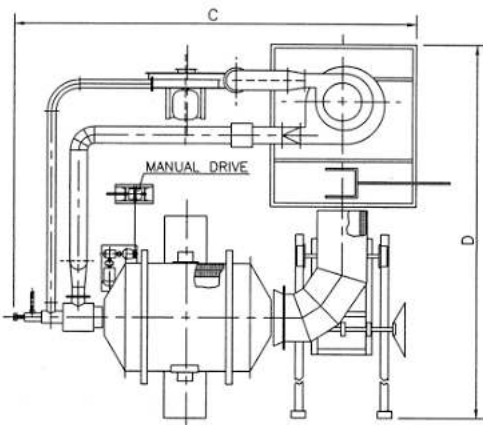

The furnace consists of a cylindrical shell fitted with two steel tyres supported on rollers mounted on a fabricated steel frame. The shell has two spouts and two lifting trunions and is rotated by friction between the tyre and rollers, which are driven by a motor via a worm reduction gear. Manual drive provision is also a standard feature.

MODEL	CHARGE (KG) FOR IRON	DIMENSIONS (MM)			
		A	B	C	D
RMF-300	300	1235	3700	4500	5300
RMF-500	500	1235	3700	4800	5300
RMF-1000	1000	1390	6575	5820	7300
RMF-2000	2000	1390	6575	6700	7300

OPTIONAL ACCESSORIES: ■ OIL SERVICE TANK ■ OUTFLOW HEATER ■ SEMI-ROTARY HAND PUMP ■ MOTOR STARTER ■ FUME EXTRACTION UNIT ■ LINING MATERIAL ■ RAMMING FIXTURES