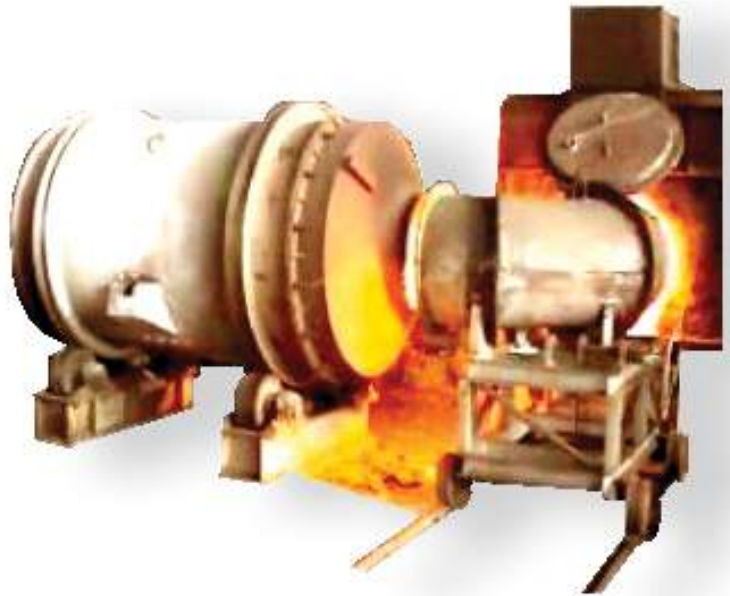

ROTARY MELTING FURNACE

WESMAN FOUNDRY EQUIPMENT

RMF

WESMAN ROTARY MELTING FURNACES

are highly efficient melting units. The furnace is designed primarily to melt iron but can also melt aluminium, copper, copper alloys, etc. When melting non-ferrous metals, the batch capacity as well as combustion system will change.

STAR FEATURES

- Rugged construction
- Proven design with energy efficient features
- Suitable for ferrous and non-ferrous melting
- Easy to operate and maintain
- Fitted with Wesman's highly acclaimed combustion equipment
- Excellent fuel economy
- Countrywide after-sales service

The furnace consists of a cylindrical shell fitted with two steel tyres supported on rollers mounted on a fabricated steel frame. The shell has two spouts and two lifting trunions and is rotated by friction between the tyre and rollers, which are driven by a motor via a worm reduction gear. Manual drive provision is also a standard feature.

A Wesman low air pressure burner capable of operation with preheated air is fitted. The burner can fire HSD, LDO, furnace oil or LSHS. Gas firing options are also offered. A cylindrical radiation-type recuperator utilizing the waste products of combustion is provided to heat the combustion air. The recuperator is mounted either on a fabricated supporting structure or on a brick-lined chamber. It receives the products of combustion from the furnace through a waste gas bend trolley. The furnace is charged by removing the trolley.