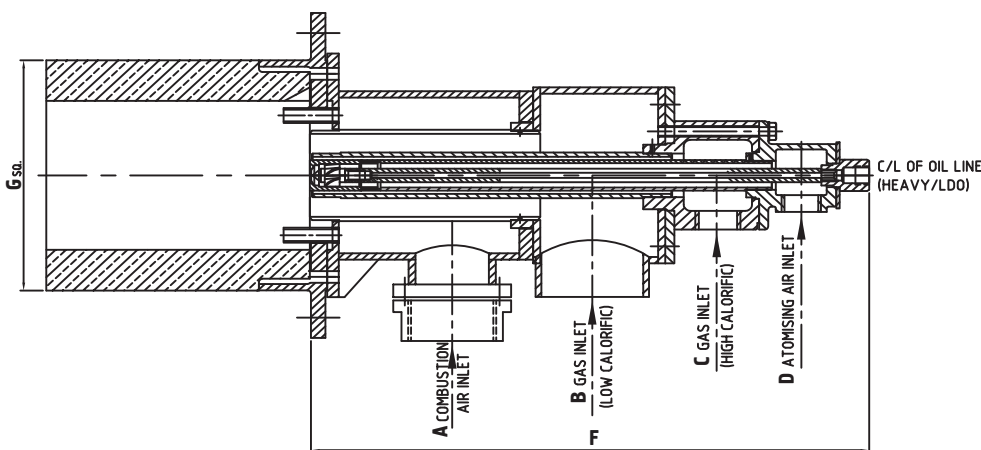

BURNER MODEL	A	B*	C**	D	E	F	G
TAV25-6-C-C	40	80	25	20	305	470	216
TAV25-6-D-C	50	80	32	20	305	470	216
TAV25-7A-E-D	65	100	40	25	419	605	254
TAV25-8A-F-F	80	150	40	25	508	700	408
TAV25-8A-G1-F	100	150	65	32	508	700	408

*PORT DIA OF LOW CALORIFIC GAS

**PORT DIA OF HIGH CALORIFIC GAS

ALL DIMENSIONS ARE IN MM/ BOLT DIMENSIONS ARE IN INCHES

WESMAN THERMAL ENGINEERING PROCESSES PVT LTD

WESMAN CENTER, 8 MAYFAIR ROAD, KOLKATA 700019, INDIA

TEL: +91 (33) 40020300 FAX: +91 (33) 22908050

EMAIL: combustion@wesman.com

WEBSITE: www.wesman.com

Information in this document is non-binding and subject to modification

REGIONAL SALES AND SERVICE OFFICES:

- MUMBAI (22) 28509521 ■ DELHI NCR (129) 4005791
- CHENNAI (44) 26561300 ■ BANGALORE (80) 22225756
- PUNE (20) 46703004 ■ AHMEDABAD (79) 30027355
- HYDERABAD (40) 66312686 ■ NAGPUR (712) 2523424
- RAIPUR ■ JAMSHEDPUR ■ LUDHIANA